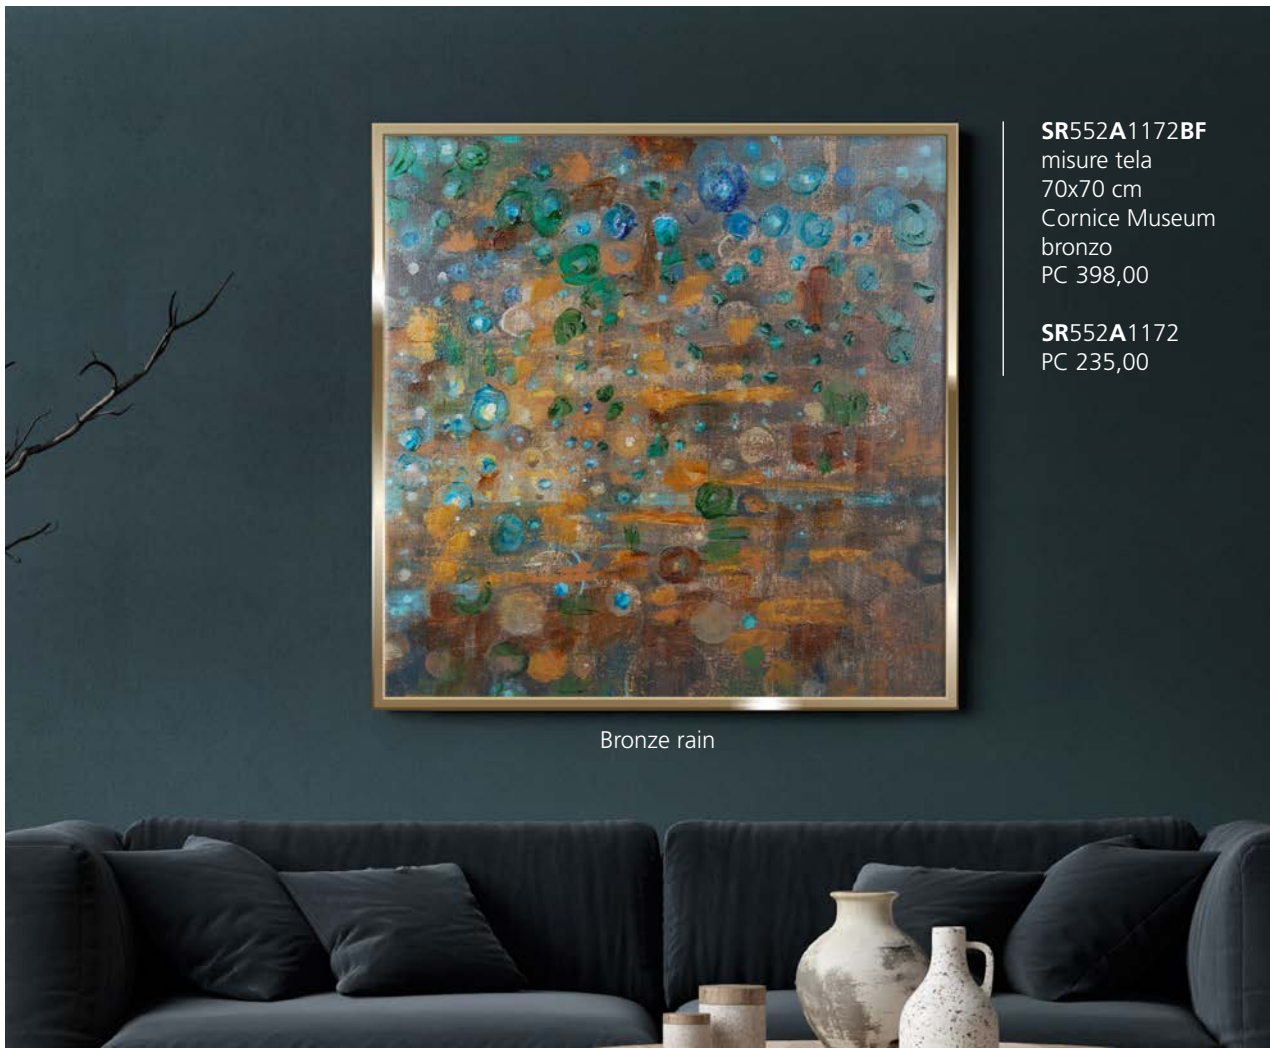

SR552A1171

Solo tela
PC 235,00

SR532A1159BF
misura tela
100x80 cm
Cornice Museum
bronzo
PC 488,00

SR532A1159
Solo tela
PC 325,00

Stains on shadows

Bronze rain

SR552A1172BF
misure tela
70x70 cm
Cornice Museum
bronzo
PC 398,00

SR552A1172
PC 235,00

Snow rain

SR552A1174BF
misure tela
70x70 cm
Cornice Museum
bronzo
PC 398,00

SR552A1174
PC 235,00

Rusty rain

SR552A1175BF
misure tela
70x70 cm
Cornice Museum
bronzo
PC 398,00

SR552A1175
PC 235,00